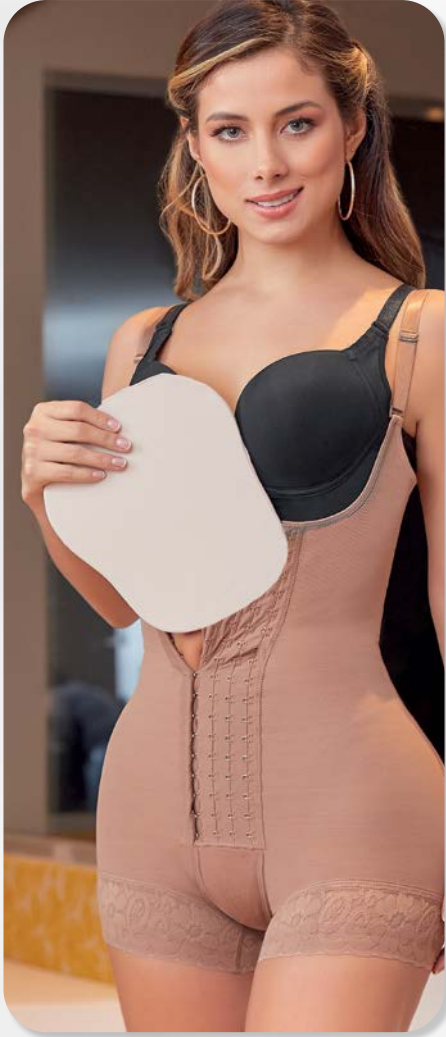

TABLA POST
QUIRURGICA
DORALBA
BEIGE 2302-179

Tallas / Sizes
UNICA

FAJA ENTERIZO
JULY
2903-170

Tallas / Sizes
S-M-L-XL-XXL-XXXL

LEVANTA
COLA
Lifts Buttocks

POWERNET
PARA MAYOR AJUSTE Y
COMPRESIÓN

For better adjustment and compression