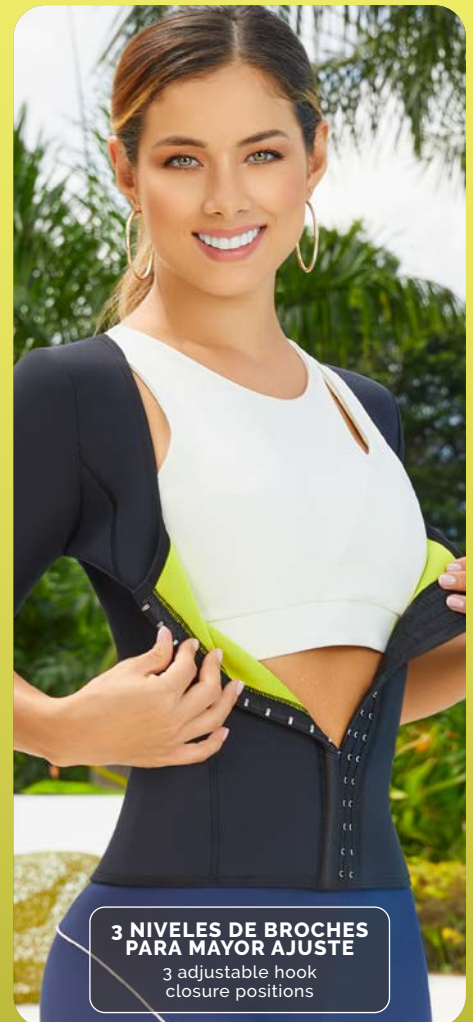

INCREASES SWEATING UP TO 3 TIMES MORE

**3 NIVELES DE BROCHES
PARA MAYOR AJUSTE**

3 adjustable hook
closure positions

CHALECO
BRIYIT

2110-181

Tallas / Sizes

S-M-L-XL-XXL-XXXL

GYM READY