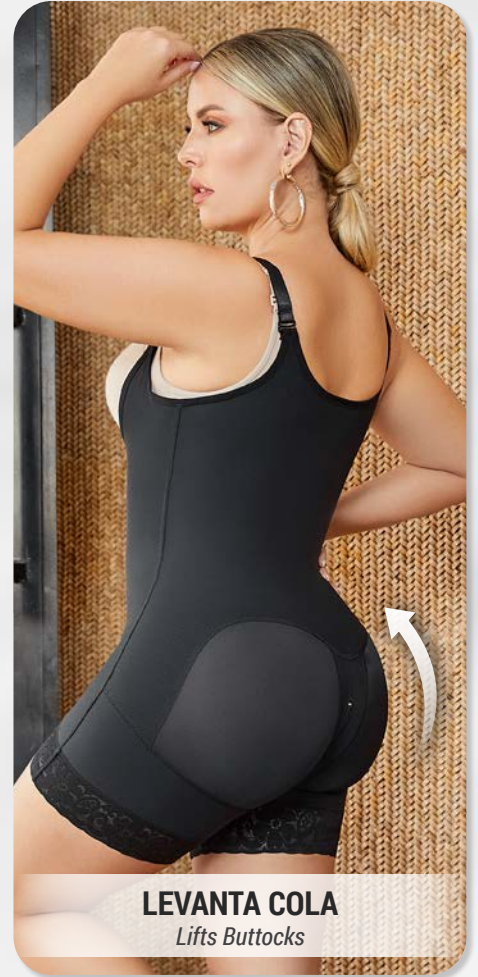

Faja postquirúrgica

CIRUGÍA ESTÉTICA
Cosmetic Surgery

POST-OPERATORIO
Post-Surgery

POSTPARTO
Postpartum