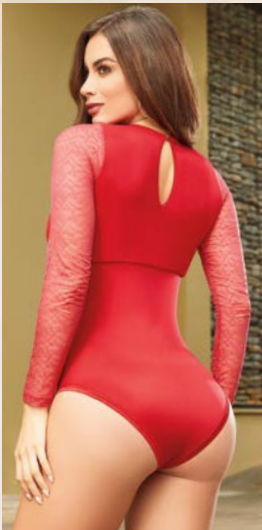

Fabric with very soft hand feel

Contour waistband

Shapes hip and legs

Smart Stretch

SHORT TAYLOR

2205-155

Tallas / Sizes

1-3-5-7-9-11-13-15