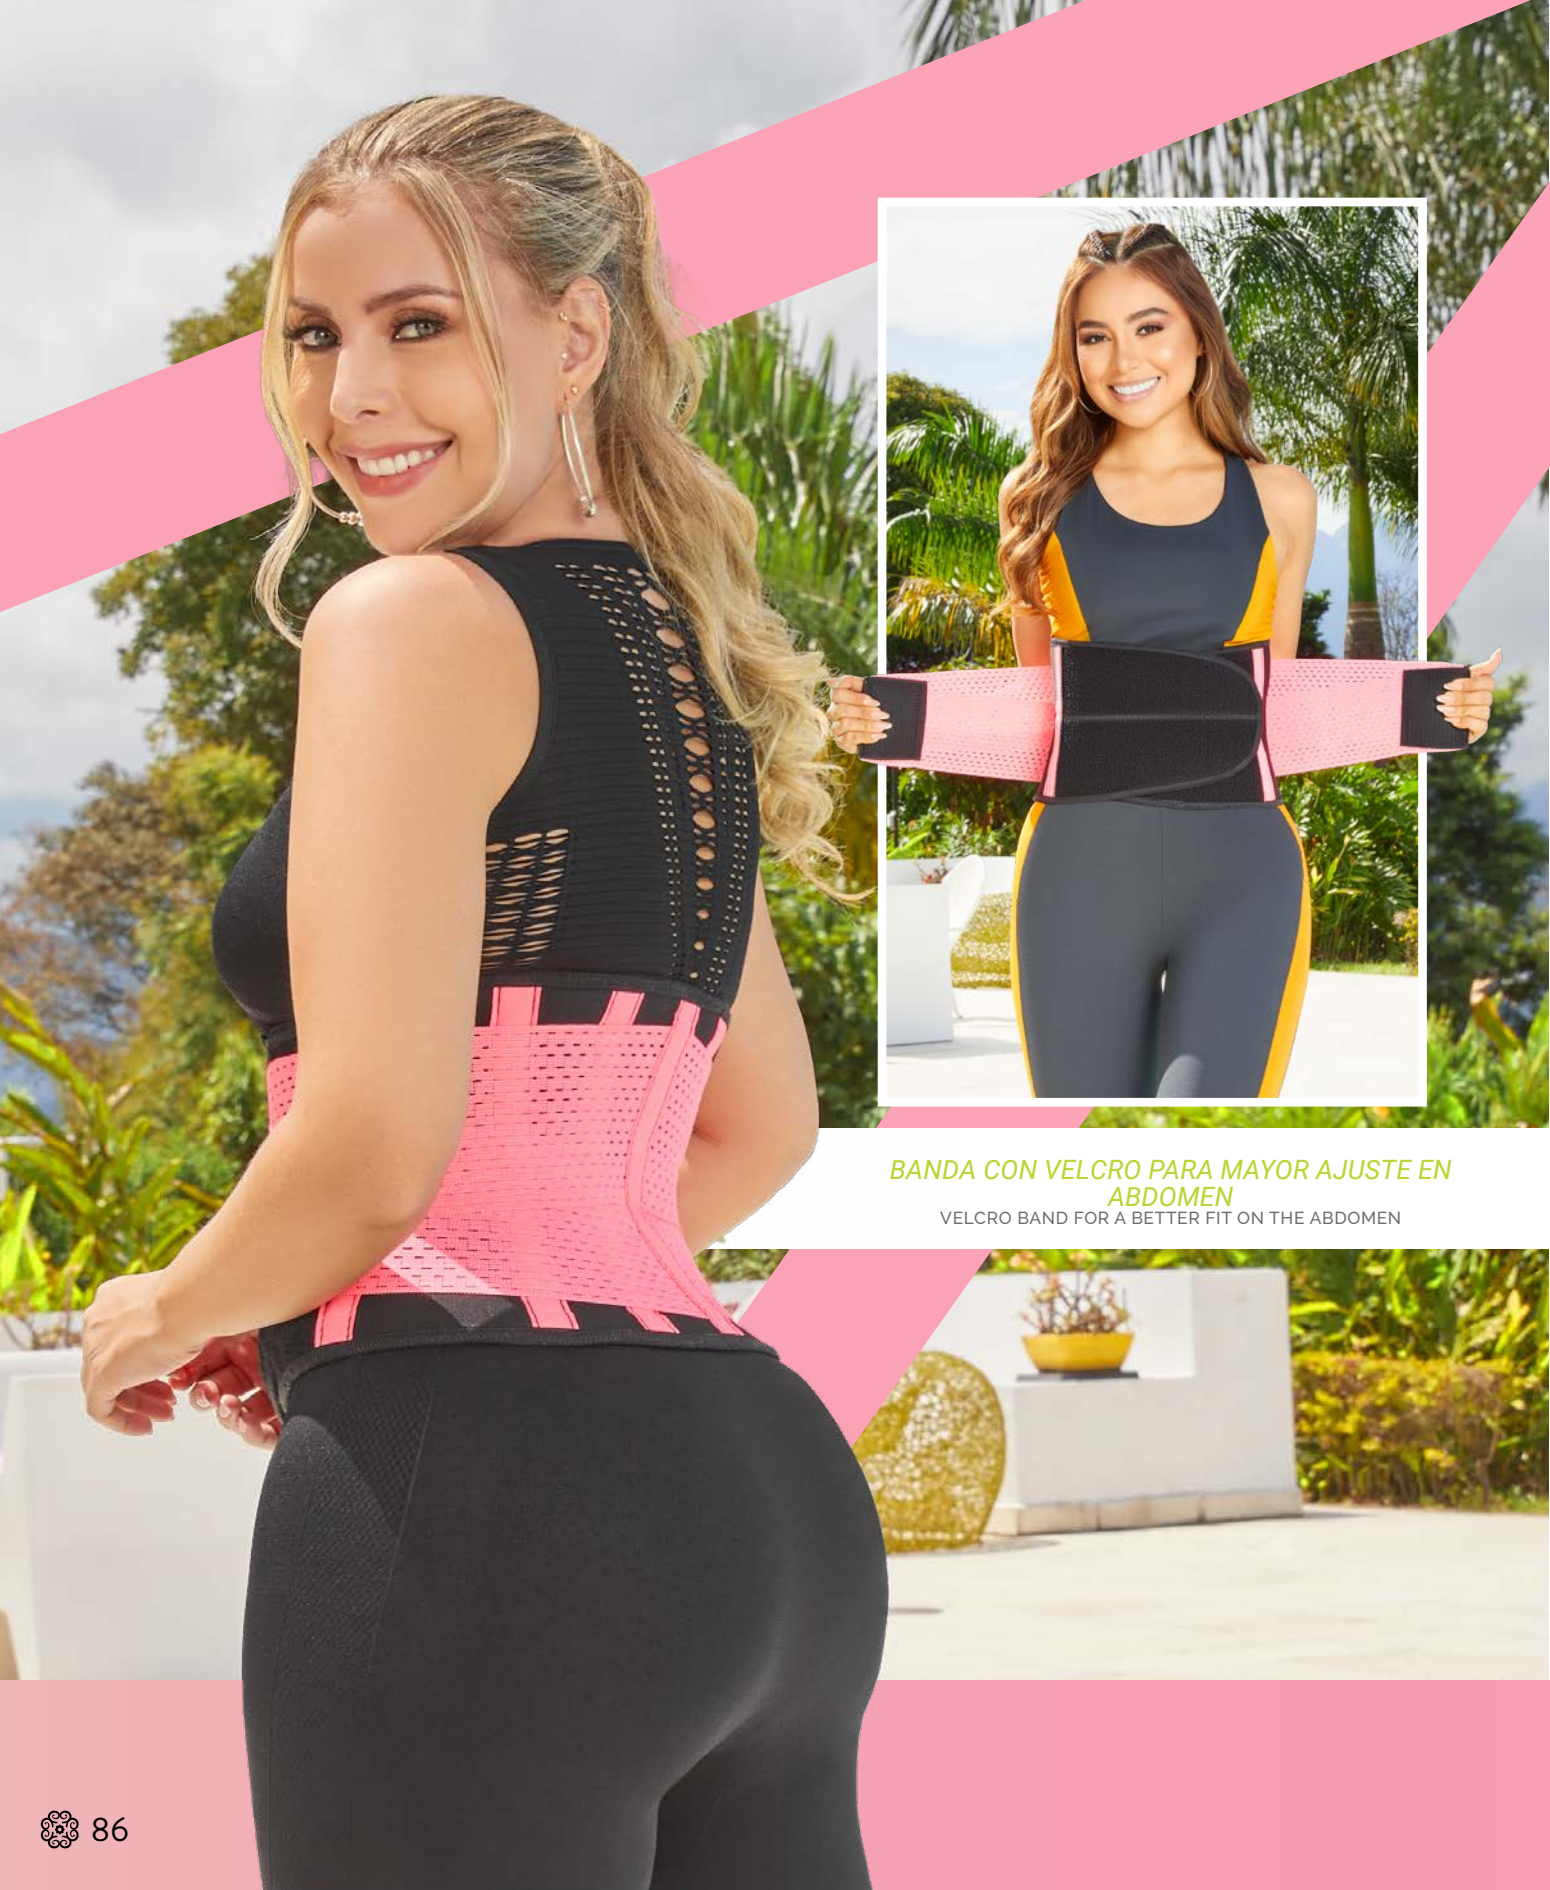

BANDA CON VELCRO PARA MAYOR AJUSTE EN ABDOMEN

VELCRO BAND FOR A BETTER FIT ON THE ABDOMEN