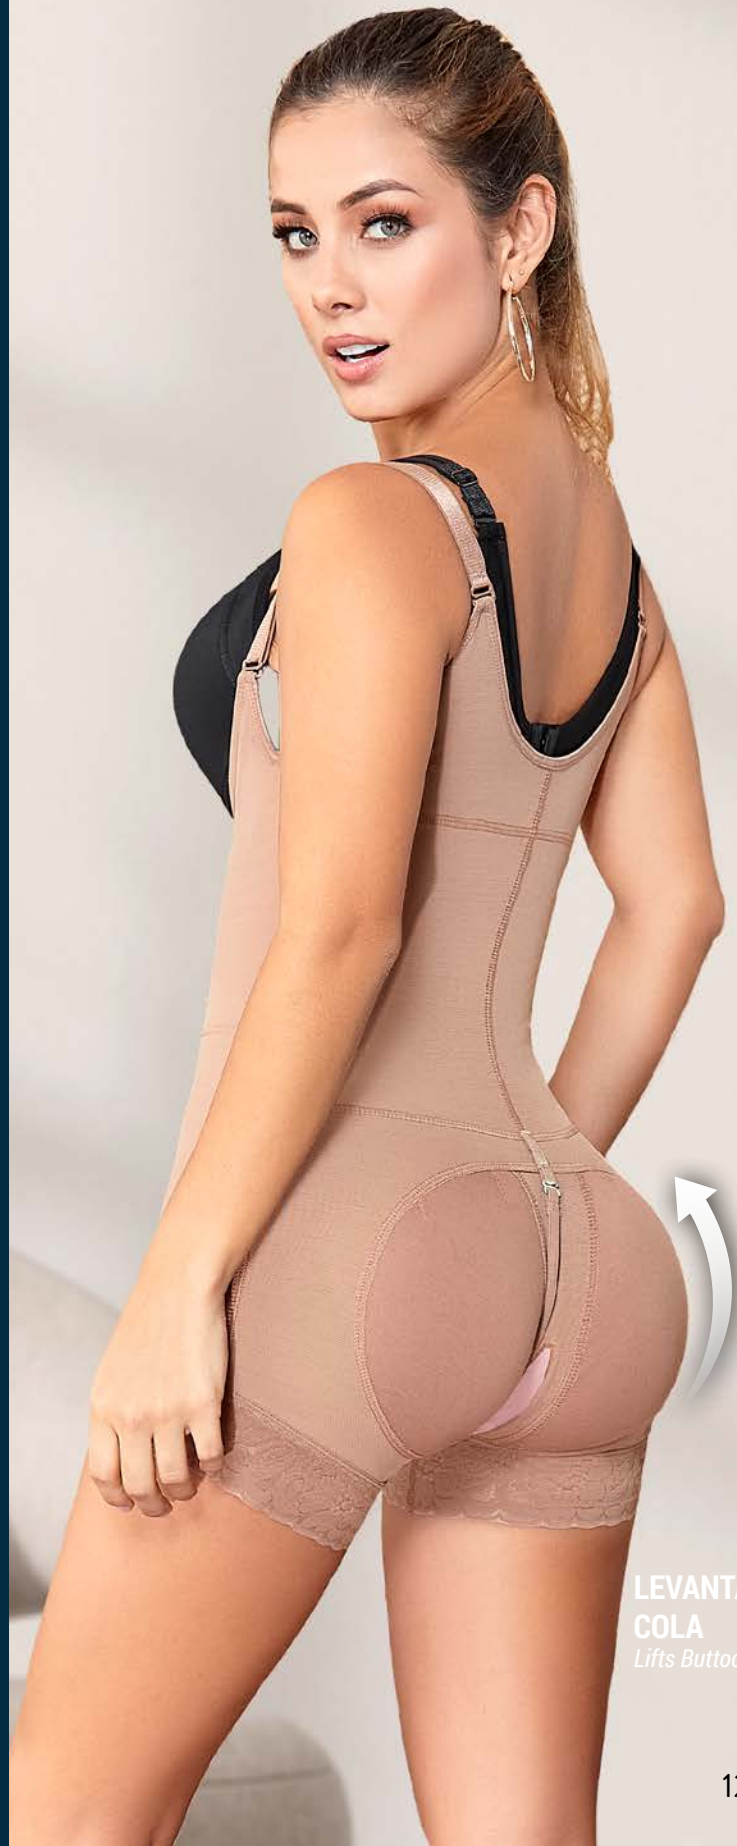

TABLA POST
QUIRURGICA
DORALBA
BEIGE 2302-179

Tallas / Sizes
UNICA

FAJA ENTERIZO
JULY
2903-170

Tallas / Sizes
S-M-L-XL-XXL-XXXL

LEVANTA
COLA
Lifts Buttocks

POWERNET
PARA MAYOR AJUSTE Y
COMPRESIÓN

For better adjustment and compression